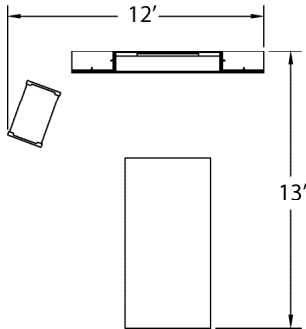

**NAV004** veneer adjustable table presentation group

MODEL	DESCRIPTION	QTY	PRICE EA
NAV4896-30TTAH	rectangular table with height adjustable base and eased edge	1	\$13,288
NAV2033-40HCO	hospitality cart; open	1	\$4,098
NAV1224-84SWUR	side access wardrobe tower, right with markerboard	1	\$2,451
NAV1224-84SWUL	side access wardrobe tower, left with markerboard	1	\$2,451
NAV1260-84CMUF	media wall	1	\$2,944
<b>TOTAL LIST</b>			<b>\$25,232</b>