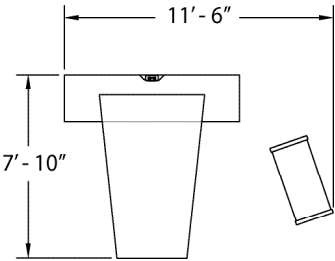

NAV005 solid surface view table with storage

MODEL	DESCRIPTION	QTY	PRICE EA
NAV5484-30VTPLB	view peninsula table with open loop base and solid surface top	1	\$10,099
NAV2490-26PCO	power open storage credenza	1	\$5,598
NAV2042-72SHU	open shelves	1	\$4,226
TOTAL LIST			\$19,923