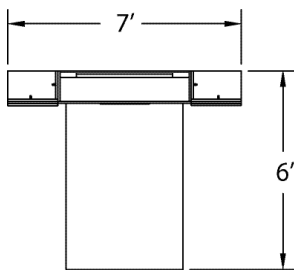

NAV006 veneer standing height table with media wall

MODEL	DESCRIPTION	QTY	PRICE EA
NAV4260-40TTRPB	standing height rectangular runoff table with panel base	1	\$3,304
NAV1218-84SWUR	side access wardrobe tower, right	1	\$2,176
NAV1218-84SWUL	side access wardrobe tower, left	1	\$2,176
NAV1248-84CMUC	media wall; table mount with TV bracket	1	\$2,873
NAB1842TK	tackboard for side access wardrobe tower; COM fabric grade	2	\$207
EC36	cove power unit	1	\$760
TOTAL LIST			\$11,703