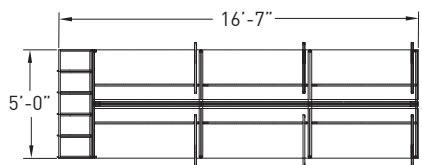

Privacy Solutions

GP001

MODEL	DESCRIPTION	QTY	PRICE EA
FLB0260-29B1-EFM	mid support frame	2	\$758
FLB0260-29B1-EFA	end support frame	2	\$605
FLT1208-19SUSP	suspended storage	6	\$983
FLT6060-29B1-2-WS	bench surface - dual sided	3	\$1,811
FLT1812-69FLK-GDL	69" tall locker/storage cabinet	5	\$1,225
FLT1960-69LKMTB	69"h modular top and common back; single depth locker	1	\$1,298
GP2830SL-PMB	markerboard portable slide-on privacy screen	6	\$775
FLB60-19B1-APS	acrylic privacy screen	3	\$882
TOTAL LIST			\$28,776