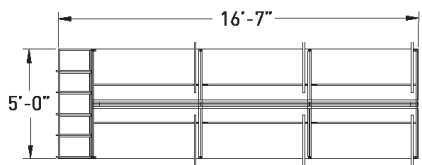

## GP001

MODEL	DESCRIPTION	QTY	PRICE EA
FLB0260-29B1-EFM	mid support frame	2	\$800
FLB0260-29B1-EFA	end support frame	2	\$639
FLT1208-19SUSP	suspended storage	6	\$1,038
FLT6060-29B1-2-WS	bench surface - dual sided	3	\$1,911
FLT1812-69FLK-GDL	69" tall locker/storage cabinet	5	\$1,293
FLT1960-69LKMTB	69"h modular top and common back; single depth locker	1	\$1,370
GP2830SL-PMB	markerboard portable slide-on privacy screen	6	\$818
FLB60-19B1-APS	acrylic privacy screen	3	\$931
<b>TOTAL LIST</b>			<b>\$30,375</b>