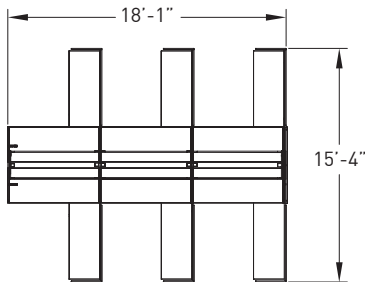

Privacy Solutions

GP002

MODEL	DESCRIPTION	QTY	PRICE EA
FLB0260-29B1-EFM	mid support frame	2	\$758
FLT0260-48B2-EPA	end support panel	2	\$827
FLT2460AHTD-EL	electric adjustable height table desk	6	\$1,891
FLT6072-29B1-2-WS	bench surface; dual sided	3	\$1,885
GP2424FU-FMB	FX style dual markerboard hardboard core privacy screen	6	\$264
GP6024FU-FMB	FX style dual markerboard hardboard core privacy screen	6	\$427
FLB72-19B1-RMTK	upholstered tackboard privacy screen; COM	3	\$1,061
TOTAL LIST			\$26,673