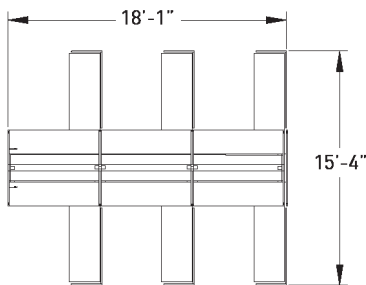

Privacy Solutions

GP002

MODEL	DESCRIPTION	QTY	PRICE EA
FLB0260-29B1-EFM	mid support frame	2	\$800
FLT0260-48B2-EPA	end support panel	2	\$873
FLT2460AHTD-EL	electric adjustable height table desk	6	\$1,995
FLT6072-29B1-2-WS	bench surface; dual sided	3	\$1,989
GP2424FU-FMB	FX style dual markerboard hardboard core privacy screen	6	\$279
GP6024FU-FMB	FX style dual markerboard hardboard core privacy screen	6	\$451
FLB72-19B1-RMTK	upholstered tackboard privacy screen; COM	3	\$1,120
TOTAL LIST			\$28,150