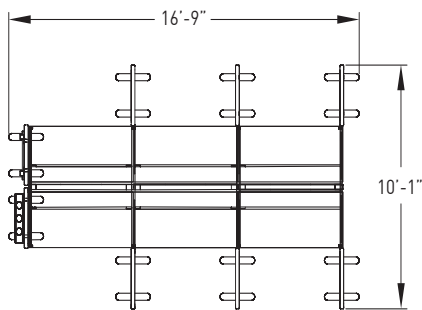

Privacy Solutions

GP003

MODEL	DESCRIPTION	QTY	PRICE EA
FLB0260-29B1-EFM	mid support frame	2	\$758
FLB0260-29B1-EFA	end support frame	2	\$605
FLT6060-29B1-2-WS	bench surface; dual sided	3	\$1,811
INA2420WR-2PLANTER	indie double planter shelf; wall mount poufy upholstered fabric	1	\$567
INA2424WR-SQM	indie square laminate marker tile; wall mount poufy upholstered fabric	1	\$462
INF3060-1SUP	indie single poufy freestanding upholstered screen; COM	6	\$1,260
INF3060-2SUP	indie double poufy freestanding upholstered screen; COM	1	\$1,899
FLB60-19B1-APS	flux acrylic privacy screen	3	\$882
GP2424VS-ACR	VS style surface mount acrylic privacy screen	6	\$453
TOTAL LIST			\$24,011