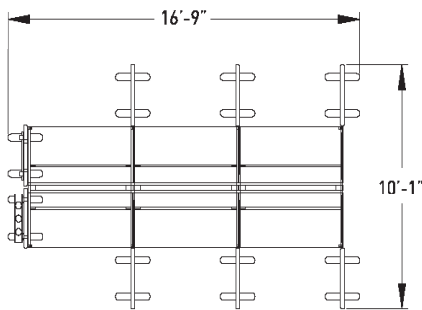

## GP003

MODEL	DESCRIPTION	QTY	PRICE EA
FLB0260-29B1-EFM	mid support frame	2	\$800
FLB0260-29B1-EFA	end support frame	2	\$639
FLT6060-29B1-2-WS	bench surface; dual sided	3	\$1,911
INA2420WR-2PLANTER	indie double planter shelf; wall mount poufy upholstered fabric	1	\$599
INA2424WR-SQM	indie square laminate marker tile; wall mount poufy upholstered fabric	1	\$488
INF3060-1SUP	indie single poufy freestanding upholstered screen; COM	6	\$1,330
INF3060-2SUP	indie double poufy freestanding upholstered screen; COM	1	\$2,004
FLB60-19B1-APS	flux acrylic privacy screen	3	\$931
GP2424VS-ACR	VS style surface mount acrylic privacy screen	6	\$478
<b>TOTAL LIST</b>			<b>\$25,343</b>