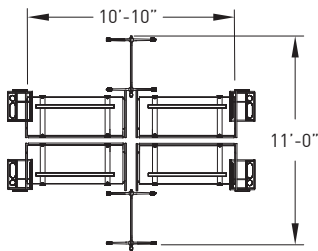

# Privacy Solutions

GP005

**MODEL**

- FLT2460AHTD-EL
- FLT1816-21FMPT
- GP6028FU-EMTK
- GP2428FU-EMTK
- LKB3672MSM

**DESCRIPTION**

- flux electric adjustable height table desk
- flux mobile pedestal with top storage
- FX style fabric privacy screen; COM
- FX style fabric privacy screen; COM
- lok marker board mobile screen