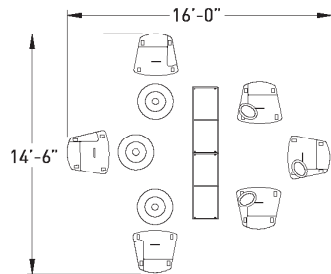

## GP008

MODEL	DESCRIPTION	QTY	PRICE EA
MT0221UAL	moto 22-1/2 degree convex club chair with arm and casters; left; COM	3	\$1,866
MT0221UAL	moto 22-1/2 degree convex club chair with arm and oval tablet; left, COM	3	\$2,385
MTT1848-58SDC	moto laminate bookcase storage	2	\$1,464
MTVP26ROUN	moto 26" round top conical base pull-up table	3	\$1,379
<b>TOTAL LIST</b>			<b>\$19,818</b>