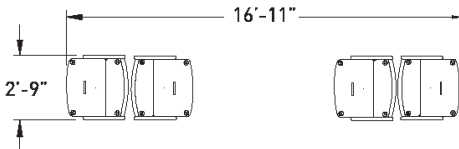

Privacy Solutions

GP009

MODEL	DESCRIPTION	QTY	PRICE EA
MTL305	moto inline club chair with privacy surround: COM	4	\$2,727
	TOTAL LIST		\$10,908