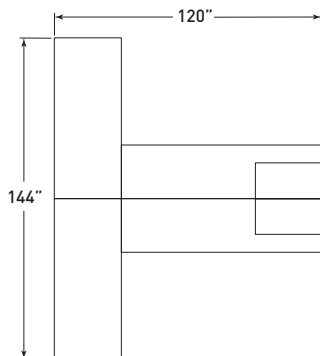

VL021 team station with bench height storage and overheads

MODEL	DESCRIPTION	QTY	PRICE EA
VLB-30BF30HD300S	90" bench height configuration	1	\$2,035
VLB-300S30HD30BF	90" bench height configuration	1	\$2,035
VLB2430SD	sliding door bench height pedestal	2	\$866
VL3072MCT	modular rectangular desk top	2	\$565
18US	U base	2	\$369
VLB1030TSP	bench height "T" support	2	\$285
VL1630PSHD-27	27"h post support overhead cabinet with two doors	2	\$948
TOTAL LIST			\$10,136