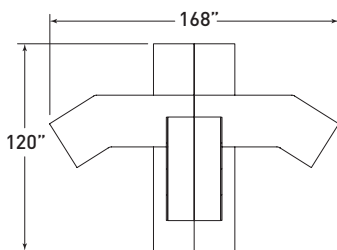

VV003 team station with low storage and overheads

MODEL	DESCRIPTION	QTY	PRICE EA
VW3084MBMTR	modular boomerang desk top, right	1	\$2,512
VW3084MBMTL	modular boomerang desk top, left	1	\$2,512
18US	U base for modular desk top	2	\$369
WB1030TSP	bench height "T" support	2	\$470
WB2430SD	bench height cabinet with sliding door	2	\$1,254
WB-30BF30HD300S	90" bench height configuration	1	\$3,054
WB-300S30HD30BF	90" bench height configuration	1	\$3,054
VW1660PSHD-2737	split height post support overhead with four doors	2	\$2,338
TOTAL LIST			\$19,994