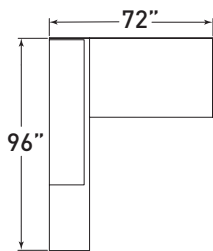

VV010 L-unit with low storage and overhead

MODEL	DESCRIPTION	QTY	PRICE EA
W3672MCT	modular rectangular desk top	1	\$1,214
WB1036TSP	bench height "T" support	1	\$493
W1636MBBF	modular box/box/file pedestal	1	\$1,425
WB1830MBF	box/file bench height modular pedestal	1	\$943
WB1830MSD	sliding door bench height modular pedestal	1	\$1,029
WB1836MOS	open shelf bench height modular pedestal	1	\$687
WB1896MT	bench height modular top	1	\$450
VS1830CUSH	18"d bench height seat cushion, COM	1	\$236
W1666PSHD-2737	split height post support overhead cabinet with four doors	1	\$2,373
TOTAL LIST			\$8,850