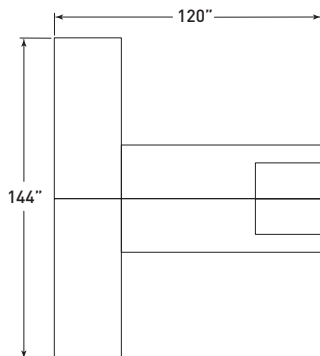

VV021 team station with bench height storage and overheads

MODEL	DESCRIPTION	QTY	PRICE EA
WB-30BF30HD300S	90" bench height configuration	1	\$3,054
WB-300S30HD30BF	90" bench height configuration	1	\$3,054
WB2430SD	sliding door bench height pedestal	2	\$1,254
V3072MCT	modular rectangular desk top	2	\$1,012
18US	U base	2	\$369
WB1030TSP	bench height "T" support	2	\$470
W1630PSHD-27	27"h post support overhead cabinet with two doors	2	\$1,464
TOTAL LIST			\$15,246