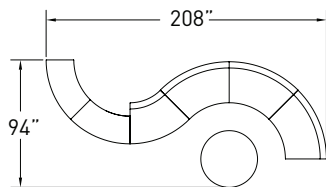

ZV003 s-curve

MODEL	DESCRIPTION	QTY	PRICE EA
ZV6688-FOB	quarter round with outside back; COM	1	\$4,322
ZV6650-OB	wedge with outside back; COM	1	\$2,383
ZV6651-IB	wedge with inside back; COM	1	\$2,348
ZV6688	quarter round bench; COM	1	\$2,702
ZV6642	42" ottoman; COM	1	\$1,749
TOTAL LIST			\$13,504