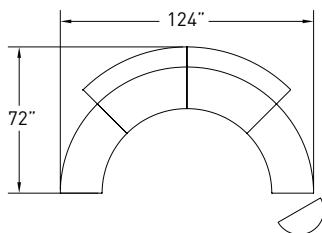

ZV006 half-round

MODEL	DESCRIPTION	QTY	PRICE EA
ZV2448-26HRT	work height table with veneer surface	1	\$1,102
ZV6688-LOB	72" radius quarter round with partial outside back, left; COM	1	\$3,401
ZV6688-ROB	72" radius quarter round with partial outside back, right; COM	1	\$3,401
TOTAL LIST			\$7,904