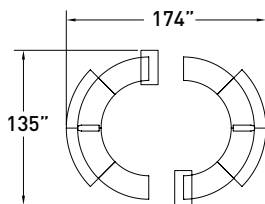

ZV008 half round

MODEL	DESCRIPTION	QTY	PRICE EA
ZV6688-FOB-CA	quarter round with outside back and center arm; COM	2	\$4,654
ZW1530-26WT	work height table with veneer surface	2	\$1,555
ZV6647	wedge bench; COM	4	\$1,532
TOTAL LIST			\$18,546