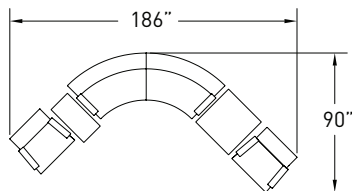

ZV009 corner arc

MODEL	DESCRIPTION	QTY	PRICE EA
ZV3030-18MT	coffee table with veneer surface	1	\$1,796
ZV1530-26WT	work height table with veneer surface	1	\$1,555
ZV6665	single seat with optional veneer tablet, right; COM	1	\$2,789
ZV6665	single seat with optional veneer tablet, left; COM	1	\$2,789
ZV6688-FOB-2A	quarter round with arms and outside back; COM	1	\$4,917
TOTAL LIST			\$13,846