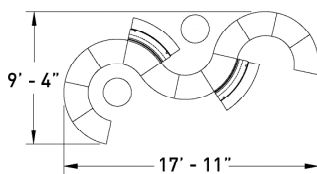

ZV012 sinuous curve

MODEL	DESCRIPTION	QTY	PRICE EA
ZV6650-OB	54" diameter wedge with outside back, stand-up surface with privacy screen, COM	2	\$2,406
ZV6588	54" diameter quarter round bench, COM	5	\$2,160
ZV6624	24" diameter ottoman, COM	2	\$1,091
TOTAL LIST			\$17,794