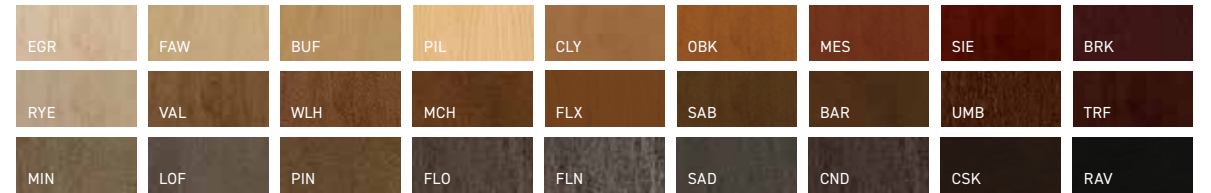

equipment credenza

**laminates**

**veneers**

**solid wood**

**metal**

\*paint available on credenza door fronts

\*color metal available on oblique base