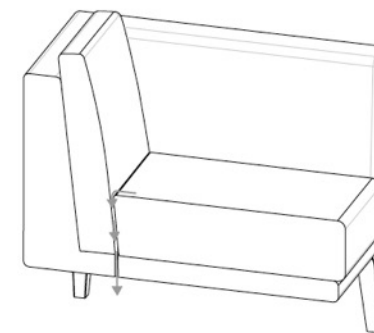

Discreet Cleanout

Cushion Back Only

Single Seat and Single
Seat – Small Scale Only

ARWYN

POWER OPTION

\$300 per location

Black or White

108" Cord