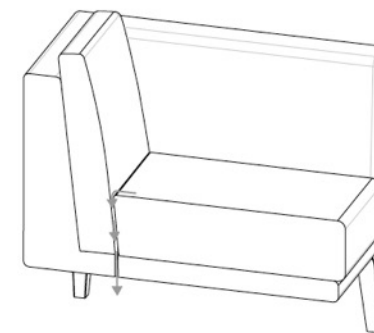

ARWYN

CLEANOUT OPTION

Discreet Cleanout

Cushion Back Only

Single Seat and Single
Seat – Small Scale Only