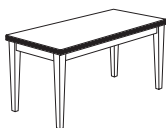

Top Options:

(A) Veneer	44						$1,008
(B) Glass	57						$1,209
(C) Glass - wood X	60						$1,291
(D) Glass - metal X	62						$1,409
(E) Solid Surface	57						$1,634

Magazine Table	24	48	16		7	AX2448-16