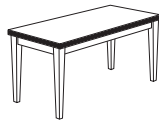

Description	D	W	H	CTN WT	CU FT	1 Model	List Price