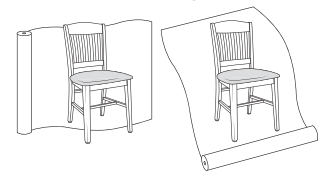

All COM orders will ship at standard lead time from receipt of COM except for orders requiring special custom matched finishes.