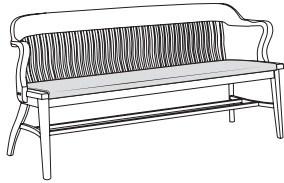

Description

1 Model

Specifications

List Price Per Grade

Bench 69", Wood Back and Seat

993A All Wood

993C Uph. Seat

· casters not available

993A  
all wood

993C  
uph. seat

Dimensions	D	W	H
Overall	23	69 1/2	33 1/2
Seat	18	66 1/4	18
Arm			28 1/2
Upholstery		Shipping	
COM Ydg	2 1/4	Ctn Wt	109
COL Sq Ft	23	Cu Ft	47

All Wood	\$4,042
COM	\$4,192
A	\$4,280
B	\$4,326
COL/C	\$4,408
D	\$4,515
E	\$4,621
F	\$4,732
G	\$4,890
H	\$5,061
I	\$5,326
J	\$5,643
L1	\$4,923
L2	\$5,092