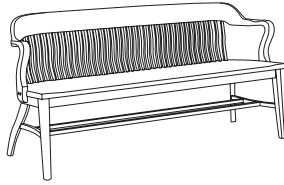

Description	① Model	Specifications				List Price Per Grade	
		Dimensions	D	W	H		
Bench 49", Wood Back and Seat	<b>991A All Wood</b> <b>991C Uph. Seat</b> · casters not available	Overall	23	49 ½	33	All Wood	\$3,603
		Seat	17 ¾	45 ¼	18 ¼	COM	\$3,654
 <b>991A</b> all wood	 <b>991C</b> uph. seat	Arm			28 ½	A	\$3,718
		Upholstery		Shipping		B	\$3,737
		COM Ydg	7/8	Ctn Wt	76	COL/C	\$3,767
		COL Sq Ft	23	Cu Ft	31	D	\$3,809
						E	\$3,851
						F	\$3,894
						G	\$3,957
						H	\$4,022
						I	\$4,126
						J	\$4,248
						L1	\$3,967
						L2	\$4,033

Description

1 Model

Specifications

List Price Per Grade

Bench 69", Wood Back and Seat

993A All Wood

993C Uph. Seat

· casters not available

993A  
all wood

993C  
uph. seat

Dimensions	D	W	H
Overall	23	69 1/2	33 1/2
Seat	18	66 1/4	18
Arm			28 1/2
Upholstery		Shipping	
COM Ydg	2 1/4	Ctn Wt	109
COL Sq Ft	23	Cu Ft	47

All Wood	\$4,042
COM	\$4,192
A	\$4,280
B	\$4,326
COL/C	\$4,408
D	\$4,515
E	\$4,621
F	\$4,732
G	\$4,890
H	\$5,061
I	\$5,326
J	\$5,643
L1	\$4,923
L2	\$5,092