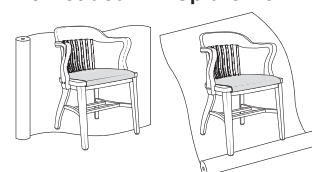

All COM orders must include the following:

- Vendor's name, pattern name and color
- Sample of the fabric attached to order
- Model numbers of items for fabric application
- Special application instructions (e.g., all stripes will be applied front to back unless specified otherwise)
- Customer and purchase order number

Ship prepaid COM material to:

JSI
Attn: COM Department
201 East Martin Street
Receiving B, Dock 71
Orleans, IN 47452

Application of fabric:
Railroaded   Up the Roll