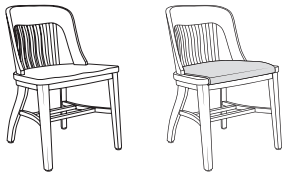

Description

① Model

Specifications

List Price Per Grade

Guest Chair Armless, Wood Back and Seat

983A All Wood

983C Uph. Seat

- optional front leg casters available
- add \$54 list for set of 2 casters

Now!

983A
all wood

983C
uph. seat

Dimensions	D	W	H
Overall	12 ½	20	32 ¼
Seat	18 ¼	20 ¾	19 ¼
Upholstery		Shipping	
COM Ydg	1	Ctn Wt	37
COL Sq Ft	12	Cu Ft	13

All Wood	\$899
COM	\$986
A	\$1,012
B	\$1,031
COL/C	\$1,066
D	\$1,113
E	\$1,157
F	\$1,207
G	\$1,274
H	\$1,346
I	\$1,461
J	\$1,597
L1	\$1,287
L2	\$1,362