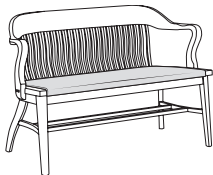

Bench 49", Wood Back and Seat

991A All Wood

991C Uph. Seat

- casters not available

991A
all wood

991C
uph. seat

Dimensions	D	W	H
Overall	23	49 ½	33
Seat	17 ¾	45 ¼	18 ¼
Arm			28 ½
Upholstery		Shipping	
COM Ydg	7/8	Ctn Wt	76
COL Sq Ft	23	Cu Ft	31