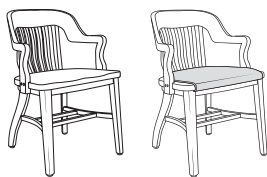

Now!

983A
all wood

983C
uph. seat

Dimensions	D	W	H
Overall	12 ½	20	32 ¼
Seat	18 ¼	20 ¾	19 ¼
Upholstery		Shipping	
COM Ydg	1	Ctn Wt	37
COL Sq Ft	12	Cu Ft	13

All Wood	\$899
COM	\$986
A	\$1,012
B	\$1,031
COL/C	\$1,066
D	\$1,113
E	\$1,157
F	\$1,207
G	\$1,274
H	\$1,346
I	\$1,461
J	\$1,597
L1	\$1,287
L2	\$1,362

Guest Chair with Low Arms, Wood Back and Seat

984A All Wood

984C Uph. Seat

- low arm - 26" arm height
- optional front leg casters available
- add \$54 list for set of 2 casters

Now!

984A
all wood

984C
uph. seat