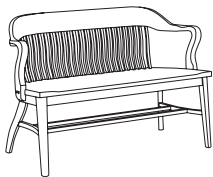

Guest Chair with Low Arms, Wood Back and Seat

984A All Wood

984C Uph. Seat

- low arm - 26" arm height
- optional front leg casters available
- add \$54 list for set of 2 casters

Now!

984A
all wood

984C
uph. seat

Dimensions	D	W	H
Overall	22 ½	22 ¼	33
Seat	17 ¾	19 ½	18 ¼
Arm			26
Upholstery		Shipping	
COM Ydg	1	Ctn Wt	38
COL Sq Ft	12	Cu Ft	13

All Wood	\$1,075
COM	\$1,156
A	\$1,185
B	\$1,204
COL/C	\$1,239
D	\$1,286
E	\$1,333
F	\$1,379
G	\$1,448
H	\$1,523
I	\$1,635
J	\$1,770
L1	\$1,461
L2	\$1,534

Bench 49", Wood Back and Seat

991A All Wood

991C Uph. Seat

- casters not available

991A
all wood

991C
uph. seat

Dimensions	D	W	H
Overall	23	49 ½	33
Seat	17 ¾	45 ¼	18 ¼
Arm			28 ½
Upholstery		Shipping	
COM Ydg	7/8	Ctn Wt	76
COL Sq Ft	23	Cu Ft	31