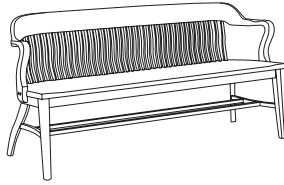

Bench 49", Wood Back and Seat

991A All Wood

991C Uph. Seat

- casters not available

991A
all wood

991C
uph. seat

Dimensions	D	W	H
Overall	23	49 ½	33
Seat	17 ¾	45 ¼	18 ¼
Arm			28 ½
Upholstery		Shipping	
COM Ydg	7/8	Ctn Wt	76
COL Sq Ft	23	Cu Ft	31

Bench 69", Wood Back and Seat

993A All Wood

993C Uph. Seat

· casters not available

993A
all wood

993C
uph. seat

Dimensions	D	W	H
Overall	23	69 1/2	33 1/2
Seat	18	66 1/4	18
Arm			28 1/2
Upholstery		Shipping	
COM Ydg	2 1/4	Ctn Wt	109
COL Sq Ft	23	Cu Ft	47