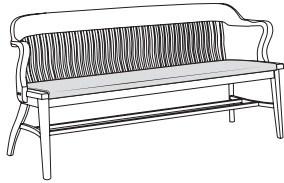

Bench 69", Wood Back and Seat

993A All Wood

993C Uph. Seat

· casters not available

993A
all wood

993C
uph. seat

Dimensions	D	W	H
Overall	23	69 1/2	33 1/2
Seat	18	66 1/4	18
Arm			28 1/2
Upholstery		Shipping	
COM Ydg	2 1/4	Ctn Wt	109
COL Sq Ft	23	Cu Ft	47