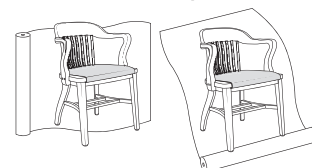

All COM orders must include the following:

- Vendor's name, pattern name and color
- Sample of the fabric attached to order
- Model numbers of items for fabric application
- Special application instructions (e.g., all stripes will be applied front to back unless specified otherwise)
- Customer and purchase order number

Ship prepaid COM material to:

JSI
Attn: COM Department
201 East Martin Street
Receiving B, Dock 71
Orleans, IN 47452

Application of fabric:
Railroaded   Up the Roll