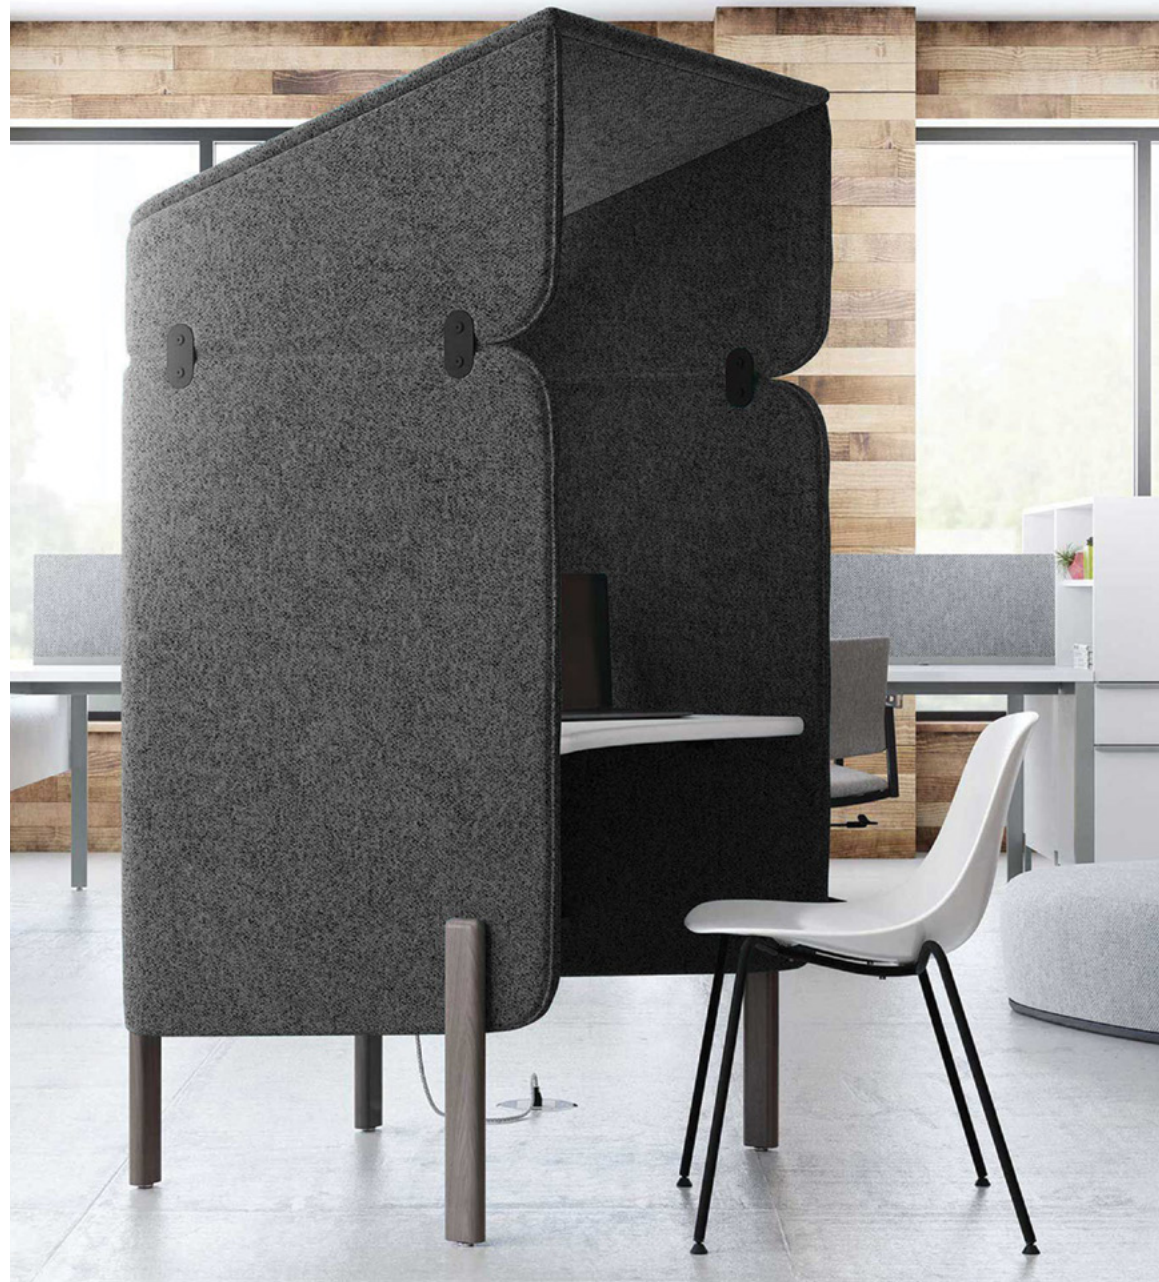

A family of pieces that speak the same language means endless possibilities and configurations. Căav is full of touches that seamlessly fit together. Pieces that work together, clean lines, and integrated technology.

solid wood

EGR	FAW	BUF	PIL	CLY	OBK	MES	SIE	BRK
RYE	VAL	WLH	MCH	FLX	SAB	BAR	UMB	TRF
MIN	LOF	PIN	FLO	FLN	SAD	CND	CSK	RAV

Various wood species available based upon finish selection.

laminate

BEL	EGR	FAW	PIL	CLY	OBK	MES	BRK	UMB
WEA	MIN	LOF	PIN	VAL	WLH	MCH	FLO	FLN
CSK	ZEN	DWH	ALB	BBL	SHD	SLG	BLK	

veneer

EGR	FAW	BUF	PIL	CLY	OBK	MES	SIE	BRK
RYE	VAL	MCH	FLX	SAB	BAR	UMB	TRF	CSK
MIN	LOF	FLN	SAD	CND	RAV			

metal

ASL	SNK	PEW	MBK	ABZ	SBZ	GLD

paint

BWH	GRV	NWH	SVP	SKS	UKH	CHT	BKD	STM
BFX	GAL	TRC	BTT	SAU	BRV	CCY	ROS	RPT
QAL	PPL	NVL	WBL	DEN	PGR	BRF	KGR