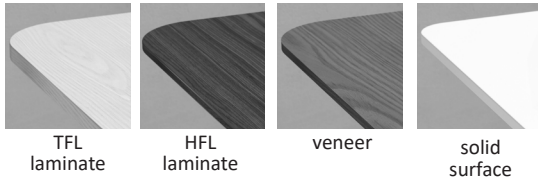

Copilot Occasional Tables Order Check List:

Specify:

- 1. Model Number**
- 2. Top Material**
 - a.) Laminate**
 - 1.) Laminate Color - See list below**
 - b.) Veneer**
 - 1.) Wood Finish - See list below**
 - c.) Solid Surface**
 - 1.) Solid Surface Color - See list below**
- 3. Metal Base Color - See list below**

Example:

60TF16S | DWH | MBK
 (model #) | (solid surface color) | (metal base color)

1. Model Number

2. Top Material Selection

Laminate

TFL - HPL Wood Grain Pattern Laminates

BEL	Belair	MIN	Mineral
BRK	Brickdust	MCH	Mocha
CSK	Cask	OBK	Outback
CLY	Clay	PIL	Pilsner
EGR	Egret	PIN	Pinnacle Walnut
FAW	Fawn	UMB	Umber
FLN	Flint	VAL	Valley
FLO	Florence Walnut	WLH	Walnut Heights
LOF	Loft	WEA	Weathered Ash
MES	Mesa		

TFL - HPL Solid Laminates

ALB	Alabaster	SHD	Shadow
BLK	Black	SLG	Slate Grey
BBL	Bridal Blanco	ZEN	Zen Grey
DWH	Designer White		

2. Top Material Selection: (continued)

Veneer

TFL - HPL Wood Grain Pattern Laminates