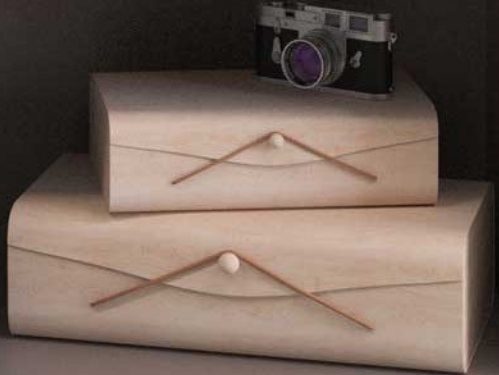

NATIVE MOBILE TACKBOARD

LOK ADJUSTABLE-HEIGHT PODIUM

NATIVE LECTERN WITH STORAGE

JW
Paul Rand
Hanan

ANATOMY FOR THE ARTIST
THE LENS
DANISH CHAIRS
The Lens
KALISTA
Art Deco Furniture

REEF

LOK INSTRUCTOR STATION