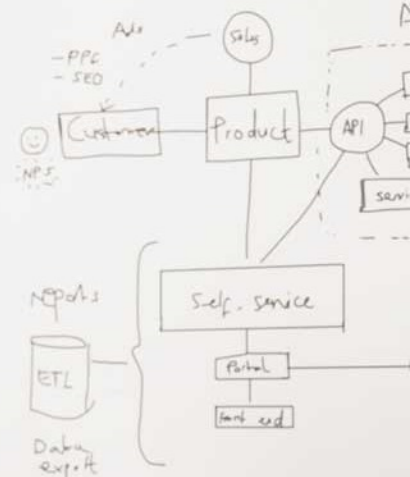

LOK ADJUSTABLE-HEIGHT PODIUM

NATIVE LECTERN WITH STORAGE

LOK INSTRUCTOR STATION

MARKERBOARD WALL TILE

FREESTANDING SCREENS

VENEER WALL TILE

LIBRARY HOURS
MON-THURS
8:00am - 11:00pm
FRI-SUN
9:00am - 12:00am

LOK NESTING MOBILE BOARDS