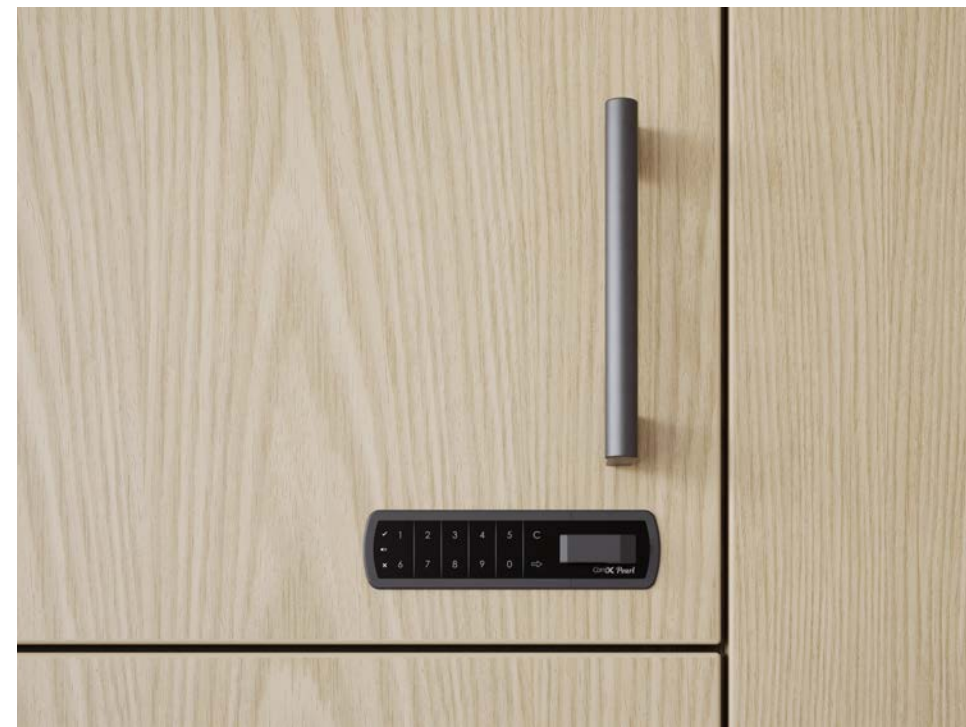

FORGE

GLOVE BOXES

Upper and storage cabinets
(soft nickel or black)

FORGE

LOCKING STORAGE

Standard locks (silver or black)

Keyless locks (black)

FORGE