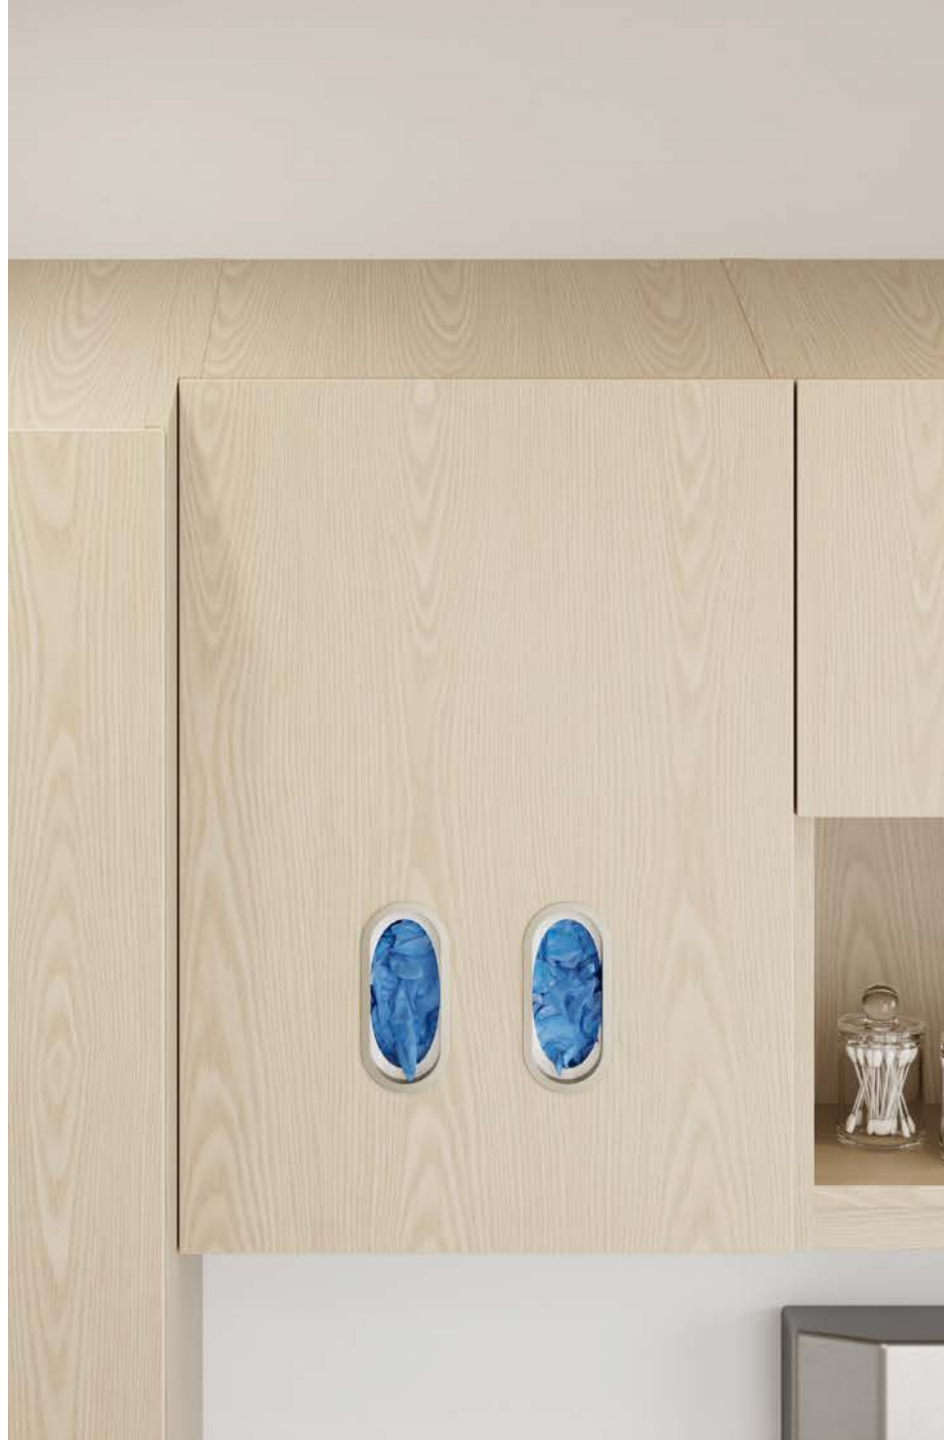

FORGE

UPPER AND STORAGE CABINET TOPS

Sloped tops

Flat tops