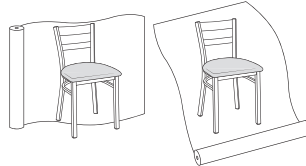

5. Fabric Selection - Please supply the following:

- Fabric vendor
- Pattern name
- Pattern color

[For a complete list of JSI Graded-In Fabric click here](#)

All COM orders must include the following:

- Vendor's name, pattern name and color
- Sample of the fabric attached to order
- Model numbers of items for fabric application
- Special application instructions (e.g., all stripes will be applied front to back unless specified otherwise)
- Customer and purchase order number

Ship prepaid COM material to:

JSI
Attn: COM Department
201 East Martin Street
Receiving B, Dock 71
Orleans, IN 47452

Application of fabric:
Railroaded   Up the Roll

All COM orders will ship at standard lead time from receipt of COM except for orders requiring special custom matched finishes.