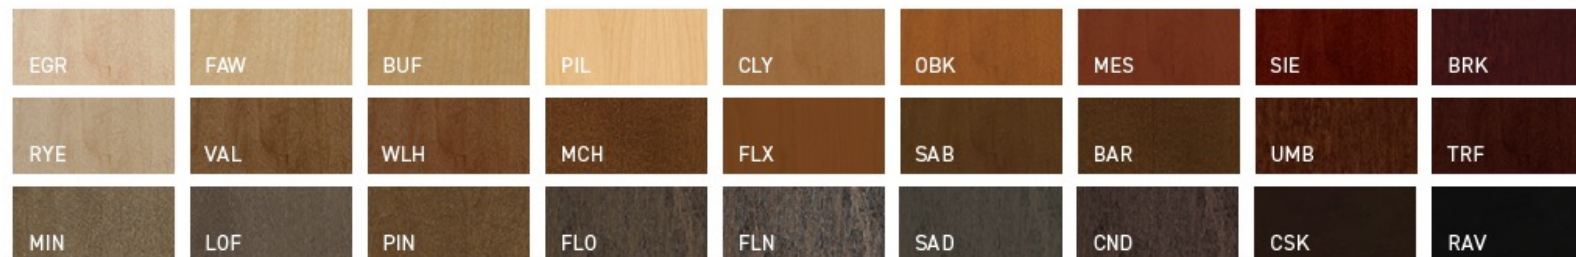

UPHOLSTERED SEAT

HENLEY

OPTIONS ABOUND

Available in walnut, white oak, and maple solid wood

solid wood

clear coat

HENLEY

Find more resources at
[JSIFURNITURE.COM](https://www.jsifurniture.com)