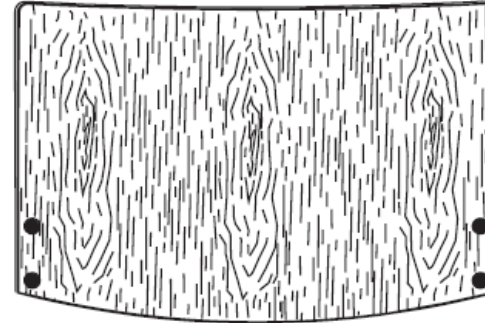

KNOX

WOOD BACKS

plywood

maple

walnut

double cut

horizontal grain direction

back cap matches frame color

handle cut out is an option

applies to all models except bariatrics

MAPLE VENEER PLYWOOD

standard

all maple finishes and coordinates available