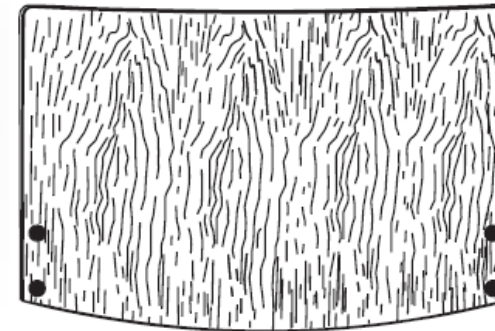

WALNUT VENEER PLYWOOD

optional

all walnut finishes available