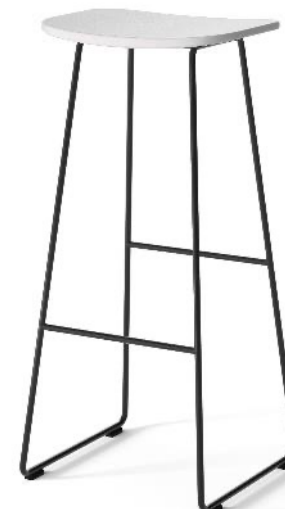

OVERVIEW

The clean, effortless, Italian design mixes a bent wire frame with a contoured seat that can be seamlessly placed in any interior.

find your **STYLE.**

KYLA

SOLID

Small but mighty, Kyla's frame is built to exceed BIFMA standards while maintaining the slim, sleek aesthetic design.

MATERIALS

Select from a modern palette of four plastic colors, a variety of wood finishes, and trendy powder coat colors to express your personality.

KYLA

SEAT MATERIALS

polypropylene
solid ash

polypropylene

FRAME COLORS

25 powder coat options
tiered pricing

KYLA

COUNTER STOOL
25"

BARSTOOL
29"

UPHOLSTERED PAD

SOL

sizes
upholstery

PRICING

Kyla is aggressively priced to compete at the low to mid-market level for plastic and wood wire-frame stools.

KYLA

Find more resources at
JSIFURNITURE.COM

 JSI

Love
What
you
Do