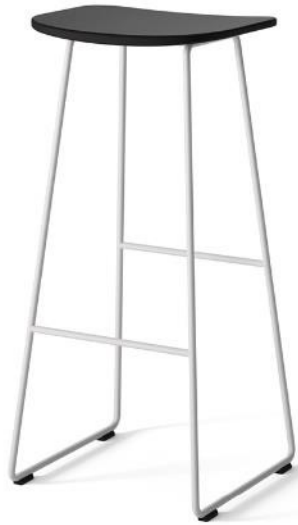

Kyla

a stylish stool

Kyla designed by Thomas Pedersen

 JSI #lovewhatyoudo

SIMPLE. STYLISH. MODERN.

Kyla was designed with simplicity in mind. Whether grabbing a seat at the café or collaborating in a meeting, Kyla is the perfect stool for any style.

OVERVIEW

The clean, effortless, Italian design mixes a bent wire frame with a contoured seat that can be seamlessly placed in any interior.

find your **STYLE.**

KYLA

SOLID

Small but mighty, Kyla's frame is built to exceed BIFMA standards while maintaining the slim, sleek aesthetic design.

MATERIALS

Select from a modern palette of four plastic colors, a variety of wood finishes, and trendy powder coat colors to express your personality.

KYLA

SEAT MATERIALS

polypropylene
solid ash

polypropylene