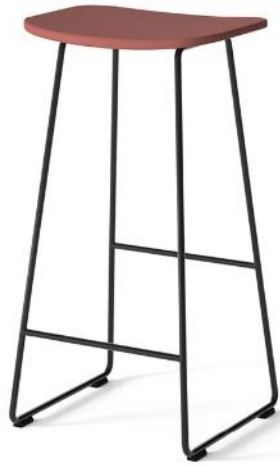

Kyla

a stylish stool

Kyla designed by Thomas Pedersen

 JSI #lovewhatyoudo

SIMPLE. STYLISH. MODERN.

Kyla was designed with simplicity in mind. Whether grabbing a seat at the café or collaborating in a meeting, Kyla is the perfect stool for any style.

OVERVIEW

The clean, effortless, Italian design mixes a bent wire frame with a contoured seat that can be seamlessly placed in any interior.

find your **STYLE.**

KYLA

SOLID

Small but mighty, Kyla's frame is built to exceed BIFMA standards while maintaining the slim, sleek aesthetic design.

MATERIALS

Select from a modern palette of four plastic colors, a variety of wood finishes, and trendy powder coat colors to express your personality.

KYLA

SEAT MATERIALS

polypropylene
solid ash

polypropylene