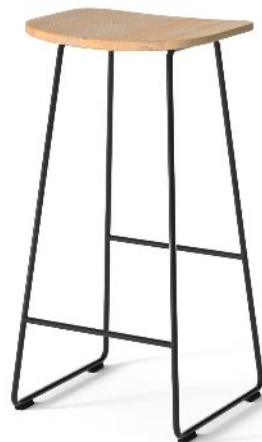

OVERVIEW

The clean, effortless, Italian design mixes a bent wire frame with a contoured seat that can be seamlessly placed in any interior.

find your **STYLE.**

KYLA

SOLID

Small but mighty, Kyla's frame is built to exceed BIFMA standards while maintaining the slim, sleek aesthetic design.

MATERIALS

Select from a modern palette of four plastic colors, a variety of wood finishes, and trendy powder coat colors to express your personality.

KYLA

SEAT MATERIALS

polypropylene
solid ash

polypropylene

polypropylene

polypropylene

polypropylene

WOOD FINISHES

KYLA

FRAME COLORS

25 powder coat options
tiered pricing

KYLA

FRAME COLORS

25 powder coat options
tiered pricing

KYLA

COUNTER STOOL
25"

BARSTOOL
29"

UPHOLSTERED PAD

SOL

sizes
upholstery