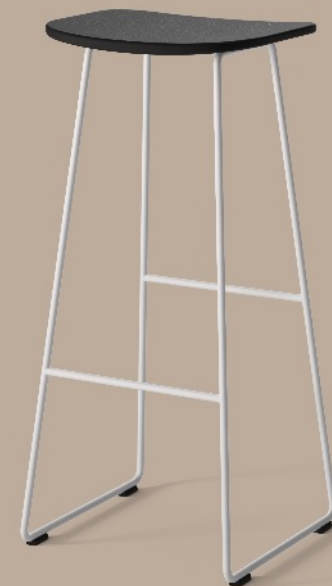

SIMPLE. STYLISH. MODERN.

Kyla was designed with simplicity in mind. Whether grabbing a seat at the café or collaborating in a meeting, Kyla is the perfect stool for any style.

---

meet Kyla.