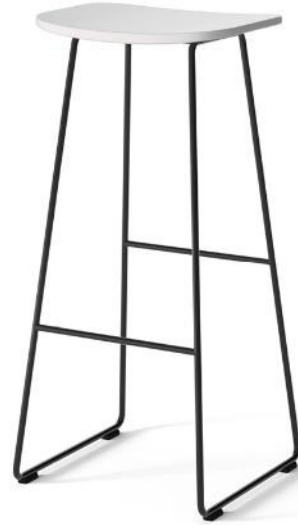

Kyla

a stylish stool

Kyla designed by Thomas Pedersen

 JSI #lovewhatyoudo

SIMPLE. STYLISH. MODERN.

Kyla was designed with simplicity in mind. Whether grabbing a seat at the café or collaborating in a meeting, Kyla is the perfect stool for any style.

OVERVIEW

The clean, effortless, Italian design mixes a bent wire frame with a contoured seat that can be seamlessly placed in any interior.

find your **STYLE.**

KYLA

SOLID

Small but mighty, Kyla's frame is built to exceed BIFMA standards while maintaining the slim, sleek aesthetic design.

MATERIALS

Select from a modern palette of four plastic colors, a variety of wood finishes, and trendy powder coat colors to express your personality.

KYLA

SEAT MATERIALS

polypropylene
solid ash

polypropylene