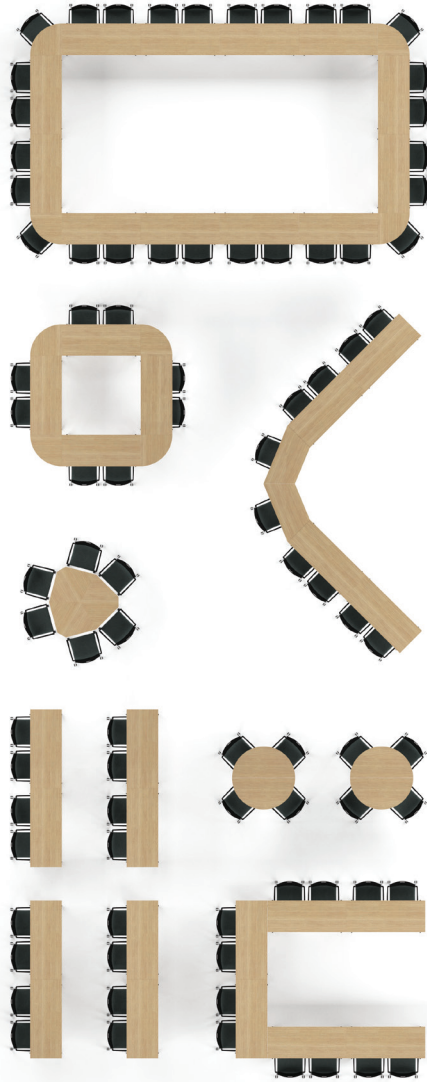

functional SPACES.

Today's ever-changing learning spaces require more than your basic table series. Easy linking with non-directional and non-sequential power capabilities, Lok creates gathering and training spaces with ease.

privacy options

Fixed and portable slide on privacy screen options create both visual and acoustical barriers.

instructor's podiums

Available in a dime-size adjustable height model or more robust instructor's stations.

tables + accessories

ancillary

TAKE YOUR PICK

LOK

endless configurations

love what you do

JSI is quality furniture for work and life.

225 CLAY STREET
JASPER, INDIANA 47546