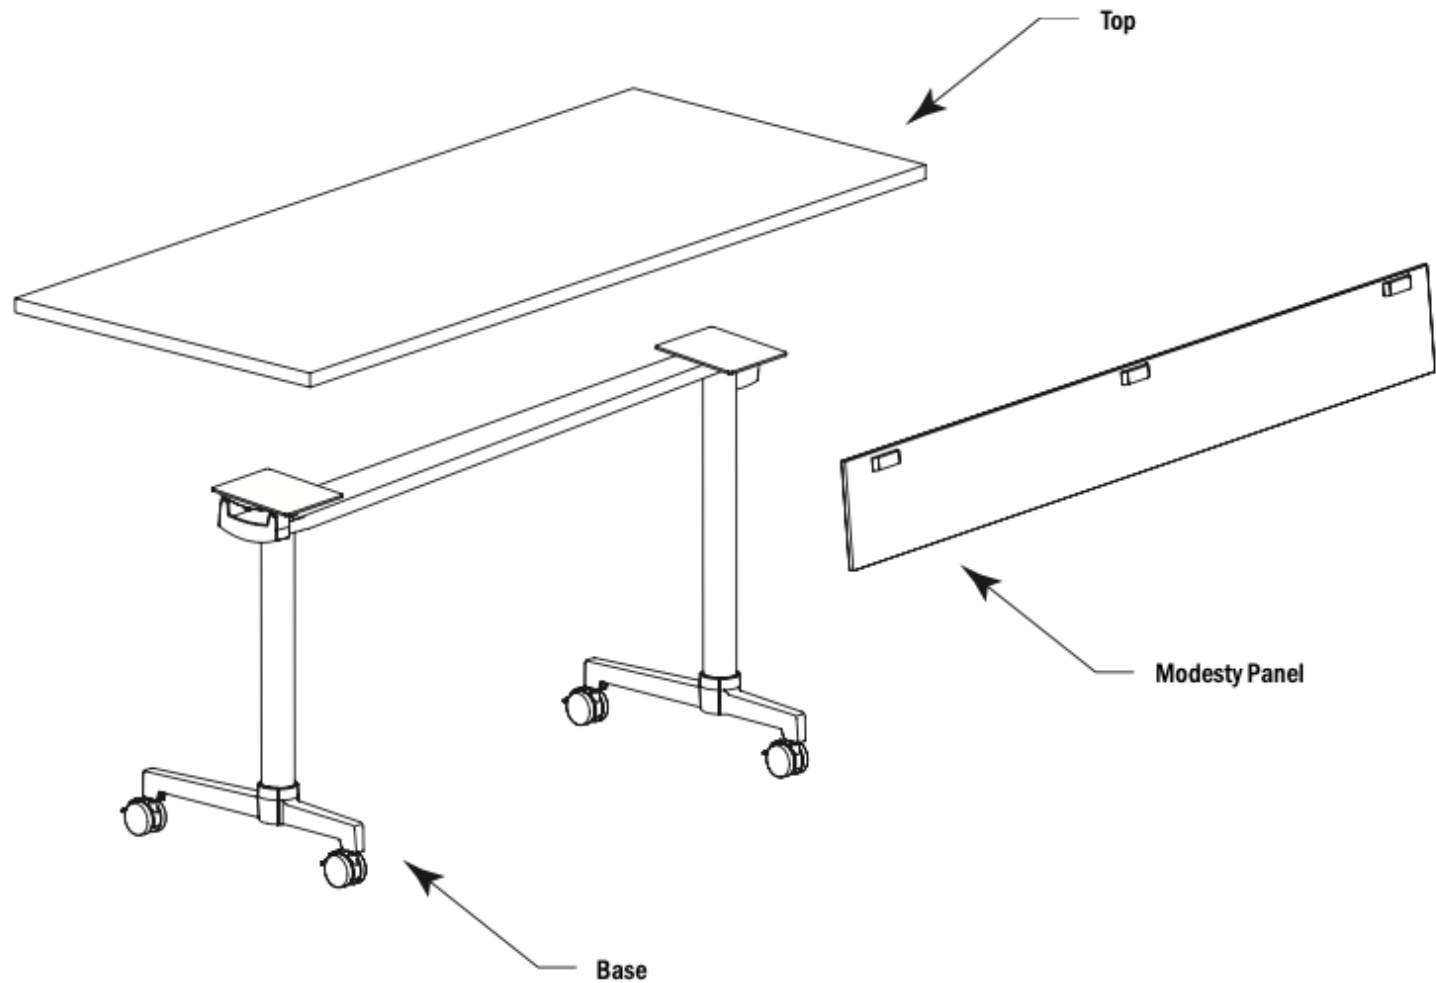

LOK

SPECIFYING COMPONENTS

Specify your table from the top down with separate model components with ease and flexibility in mind