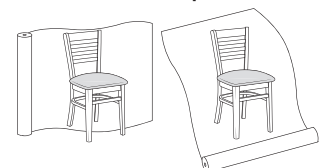

All COM orders must include the following:

- Vendor's name, pattern name and color
- Sample of the fabric attached to order
- Model numbers of items for fabric application
- Special application instructions (e.g., all stripes will be applied front to back unless specified otherwise)
- Customer and purchase order number

Ship prepaid COM material to:
JSI
Attn: COM Dept
201 East Martin Street
Receiving B, Dock 71
Orleans, IN 47452

Application of fabric:
Railroaded   Up the Roll