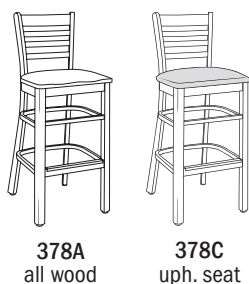

Description	① Model	Specifications	List Price Per Grade
Barstool	378A All Wood 378C Uph. Seat · horizontal slat back · standard with brass scuff plate, also available in polished aluminum or matte black	<table border="1"> <thead> <tr> <th>Dimensions</th> <th>D</th> <th>W</th> <th>H</th> </tr> </thead> <tbody> <tr> <td>Overall</td> <td>22</td> <td>19</td> <td>43 ¾</td> </tr> <tr> <td>Seat</td> <td>16 ¼</td> <td>19</td> <td>29 ½</td> </tr> </tbody> </table>	All Wood $412 COM $454 A $467 B $483 COL/C $509 D $540 E $574 F $609 G $658 H $710 I $793 J $891 L1 $668 L2 $722
		<table border="1"> <thead> <tr> <th>Upholstery</th> <th colspan="2">Shipping</th> </tr> </thead> <tbody> <tr> <td>COM Ydg</td> <td>¾</td> <td>Ctn Wt 30</td> </tr> <tr> <td>COL Sq Ft</td> <td>9</td> <td>Cu Ft 13</td> </tr> </tbody> </table>