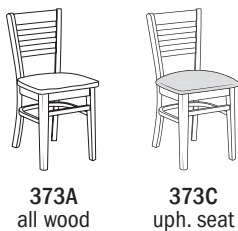

Description	① Model	Specifications	List Price Per Grade												
Barstool	378A All Wood 378C Uph. Seat · horizontal slat back · standard with brass scuff plate, also available in polished aluminum or matte black	<table border="1"> <thead> <tr> <th>Dimensions</th> <th>D</th> <th>W</th> <th>H</th> </tr> </thead> <tbody> <tr> <td>Overall</td> <td>22</td> <td>19</td> <td>43 ¾</td> </tr> <tr> <td>Seat</td> <td>16 ¼</td> <td>19</td> <td>29 ½</td> </tr> </tbody> </table>	Dimensions	D	W	H	Overall	22	19	43 ¾	Seat	16 ¼	19	29 ½	All Wood \$412 COM \$454 A \$467 B \$483 COL/C \$509 D \$540 E \$574 F \$609 G \$658 H \$710 I \$793 J \$891 L1 \$668 L2 \$722
		Dimensions	D	W	H										
Overall	22	19	43 ¾												
Seat	16 ¼	19	29 ½												
<table border="1"> <thead> <tr> <th>Upholstery</th> <th colspan="2">Shipping</th> </tr> </thead> <tbody> <tr> <td>COM Ydg</td> <td>¾</td> <td>Ctn Wt 30</td> </tr> <tr> <td>COL Sq Ft</td> <td>9</td> <td>Cu Ft 13</td> </tr> </tbody> </table>	Upholstery	Shipping		COM Ydg	¾	Ctn Wt 30	COL Sq Ft	9	Cu Ft 13						
Upholstery	Shipping														
COM Ydg	¾	Ctn Wt 30													
COL Sq Ft	9	Cu Ft 13													