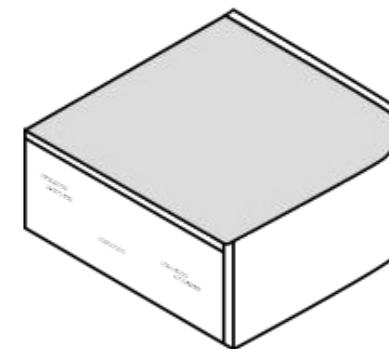

NOSH

MATERIALS.

Top materials

Edge profiles

Corner details

top view