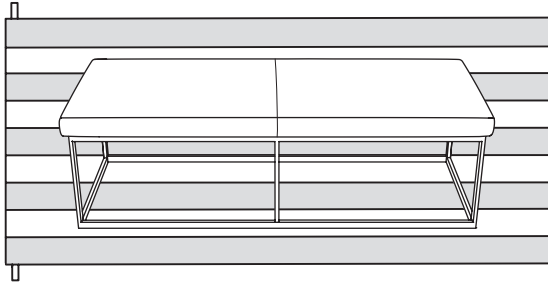

Upholstery Application

Fabric will be applied differently on the Oxley Benches dependent on style to best accommodate yardage use and aesthetics. Please see below graphics to help understand the different application methods. For **Plain (P)** models, the standard application will be “up the roll”, whereas for **Quilted (Q)** or **Tufted (T)** models, the standard application will be “railroaded”. Customers wanting fabric to be applied differently than stated above can be accommodated upon request. Additional seaming may be needed pending fabric width and textile repeat match, contact Customer Service with questions.

Leather not offered on Quilted (Q) models.

“Railroaded”