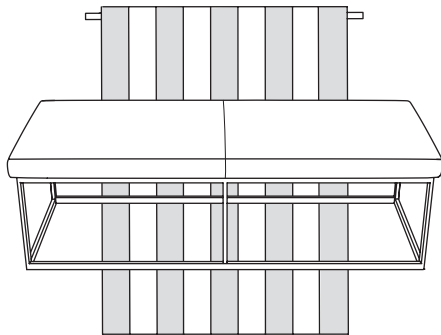

“Nap” or “Up the Roll”