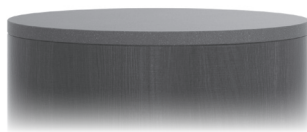

5. Optional Power Center (EC24) - order separately $409 list

Specify color: Black (B) or White (W)

Note: Power only available on leg models. Cannot be used in conjunction with glass and solid surface tops. (Only with laminate and veneer tops.)