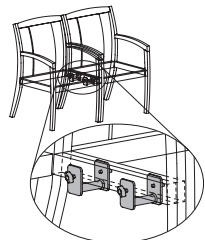

Description	1 Model	Specifications				List Price Per Grade	
Guest Chair 	QGT4901D - upholstered seat - fully upholstered back - solid hardwood back frame with synthetic sheet webbing and ¾" high density polyurethane foam	Dimensions		D	W	H	A $1,112 B $1,138 C $1,184 F $1,380
		Overall		24½	22⅞	35⅜	
		Seat		18¼	20	19	
		Arm		25⅞			
		Upholstery		Shipping			
		COM Ydg	1½	Ctn Wt	30		
COL Sq Ft	27	Cu Ft	17				

Specify: Model | Fabric Grade Selection | Wood Finish

Description	1 Model	Specifications				List Price Per Grade	
Guest Chair 	QGT4901E - upholstered seat ¾ upholstered back - solid hardwood back frame with synthetic sheet webbing and ¾" high density polyurethane foam	Dimensions		D	W	H	A $1,102 B $1,127 C $1,173 F $1,369
		Overall		24½	22⅞	35⅜	
		Seat		18¼	20	19	
		Arm		25⅞			
		Upholstery		Shipping			
		COM Ydg	1½	Ctn Wt	29		
COL Sq Ft	27	Cu Ft	17				

Specify: Model | Fabric Grade Selection | Wood Finish

Description	1 Model	Specifications				List Price Per Grade	
Guest Chair 	QGT4901I - upholstered seat - vertical slat back - steam bent slats	Dimensions		D	W	H	A $1,110 B $1,124 C $1,151 F $1,266
		Overall		24½	22⅞	35⅜	
		Seat		19	20	19	
		Arm		25⅞			
		Upholstery		Shipping			
		COM Ydg	⅞	Ctn Wt	26		
COL Sq Ft	16	Cu Ft	17				

Specify: Model | Fabric Grade Selection | Wood Finish

Description	D	W	H	CTN WT	CU FT	1 Model	List Price
Chair Linking Kit						QGT49BRKT	$173

- kit contains two brackets and four thumb screws
- no tools required
- one kit required for each two guest chairs that are to be linked together
- three models linked together require two kits, four models linked together require three kits, etc.

Specify: Model