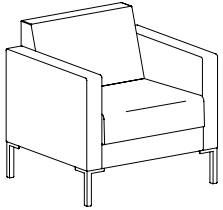

Description + General Information

Single Seat Lounge

- discreet cleanout feature allows for easier cleaning between the back and the seat

Dimensions	D	W	H
Overall	27½	30½	31
Seat	20	23½	18
Arm			25½
Shipping			
Ctn Wt	65		
Cu Ft	15		

Specify: Model | Fabric Selection | Metal Foot Finish

	A	B	C	F
QTK1611	$1,973	$2,047	$2,177	$2,734