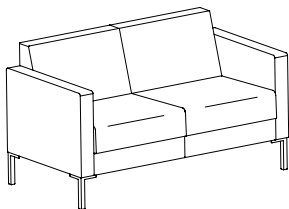

Two Seat Lounge

- discreet cleanout feature allows for easier cleaning between the back and the seat

Dimensions	D	W	H
Overall	27½	55	31
Seat	20	47½	18
Arm			25½
Shipping			
Ctn Wt	108		
Cu Ft	26		

Specify: Model | Fabric Selection | Metal Foot Finish

	A	B	C	F
QTK1621	$2,658	$2,757	$2,933	$3,685

20" Square Ottoman

Dimensions	D	W	H
Overall	20	20	15¼
Seat	20	20	15¼
Shipping			
Ctn Wt	35		
Cu Ft	4		

Specify: Model | Fabric Selection | Metal Foot Finish

	A	B	C	F
QTK2020	$925	$947	$985	$1,148