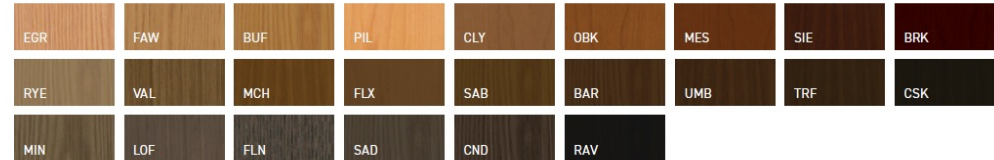

3D laminate

solid surface

seating + solid wood

laminate

veneer

metal

SATISSE

Find more resources at
[JSIFURNITURE.COM](https://www.jsifurniture.com)