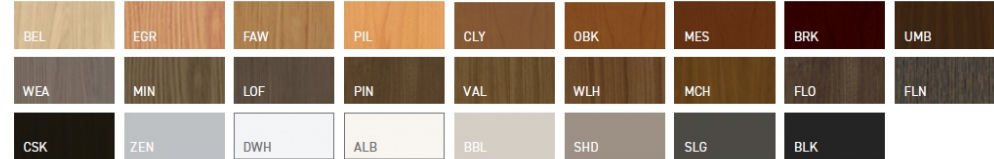

3D laminate

solid surface

seating + solid wood

laminate

veneer

metal

SATISSE

Find more resources at
[JSIFURNITURE.COM](https://www.jsifurniture.com)