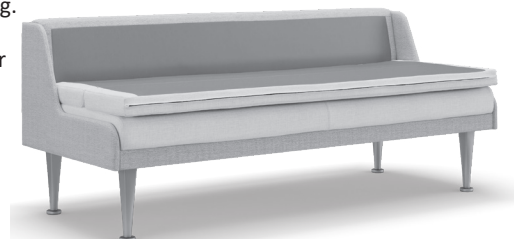

- Each Somna model incorporates a sleep surface via a mechanism free easy to fold down back, creating a sleep surface separate from the sitting surface.
- The inside back and sleep surface cushion are covered in a durable, moisture resistant, bleach cleanable, grey material.
- Somna is thoughtfully designed to accommodate the regimens of clinical environments with durable arm caps that wipe down quickly and cleanouts to ensure ease of cleaning.
- Built for demanding healthcare facilities, Somna exceeds rigorous testing and each sleep sofa is rated at 275 lbs per seating location. There are three seating locations per model.