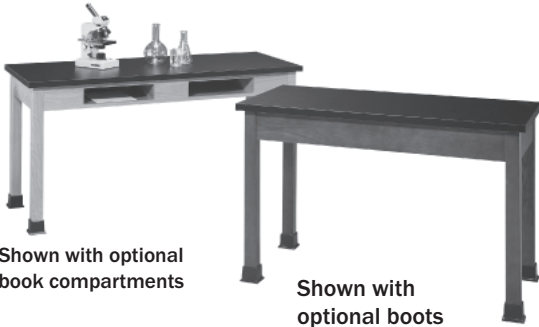

# Stockton Tables Order Check List:

Shown with optional book compartments

Shown with optional boots

**Specify:**

- 1. Model Number
- 2. Wood Species - Red Oak (RO) or Maple (M)
- 3 Wood Finish/Color
- 4 Top Surface Material
- 5. Optional Boots (4) - add \$19 list
- 6. Optional Casters (2) - add \$121 list
- 7. Optional Book Compartments (2) - add \$76 list
- 8. Optional Drawers (2) - add \$149 list
- 7. Optional Premium or Specialty Laminate Tops Available - contact customer service for pricing. Mirrored or gloss laminates not recommended